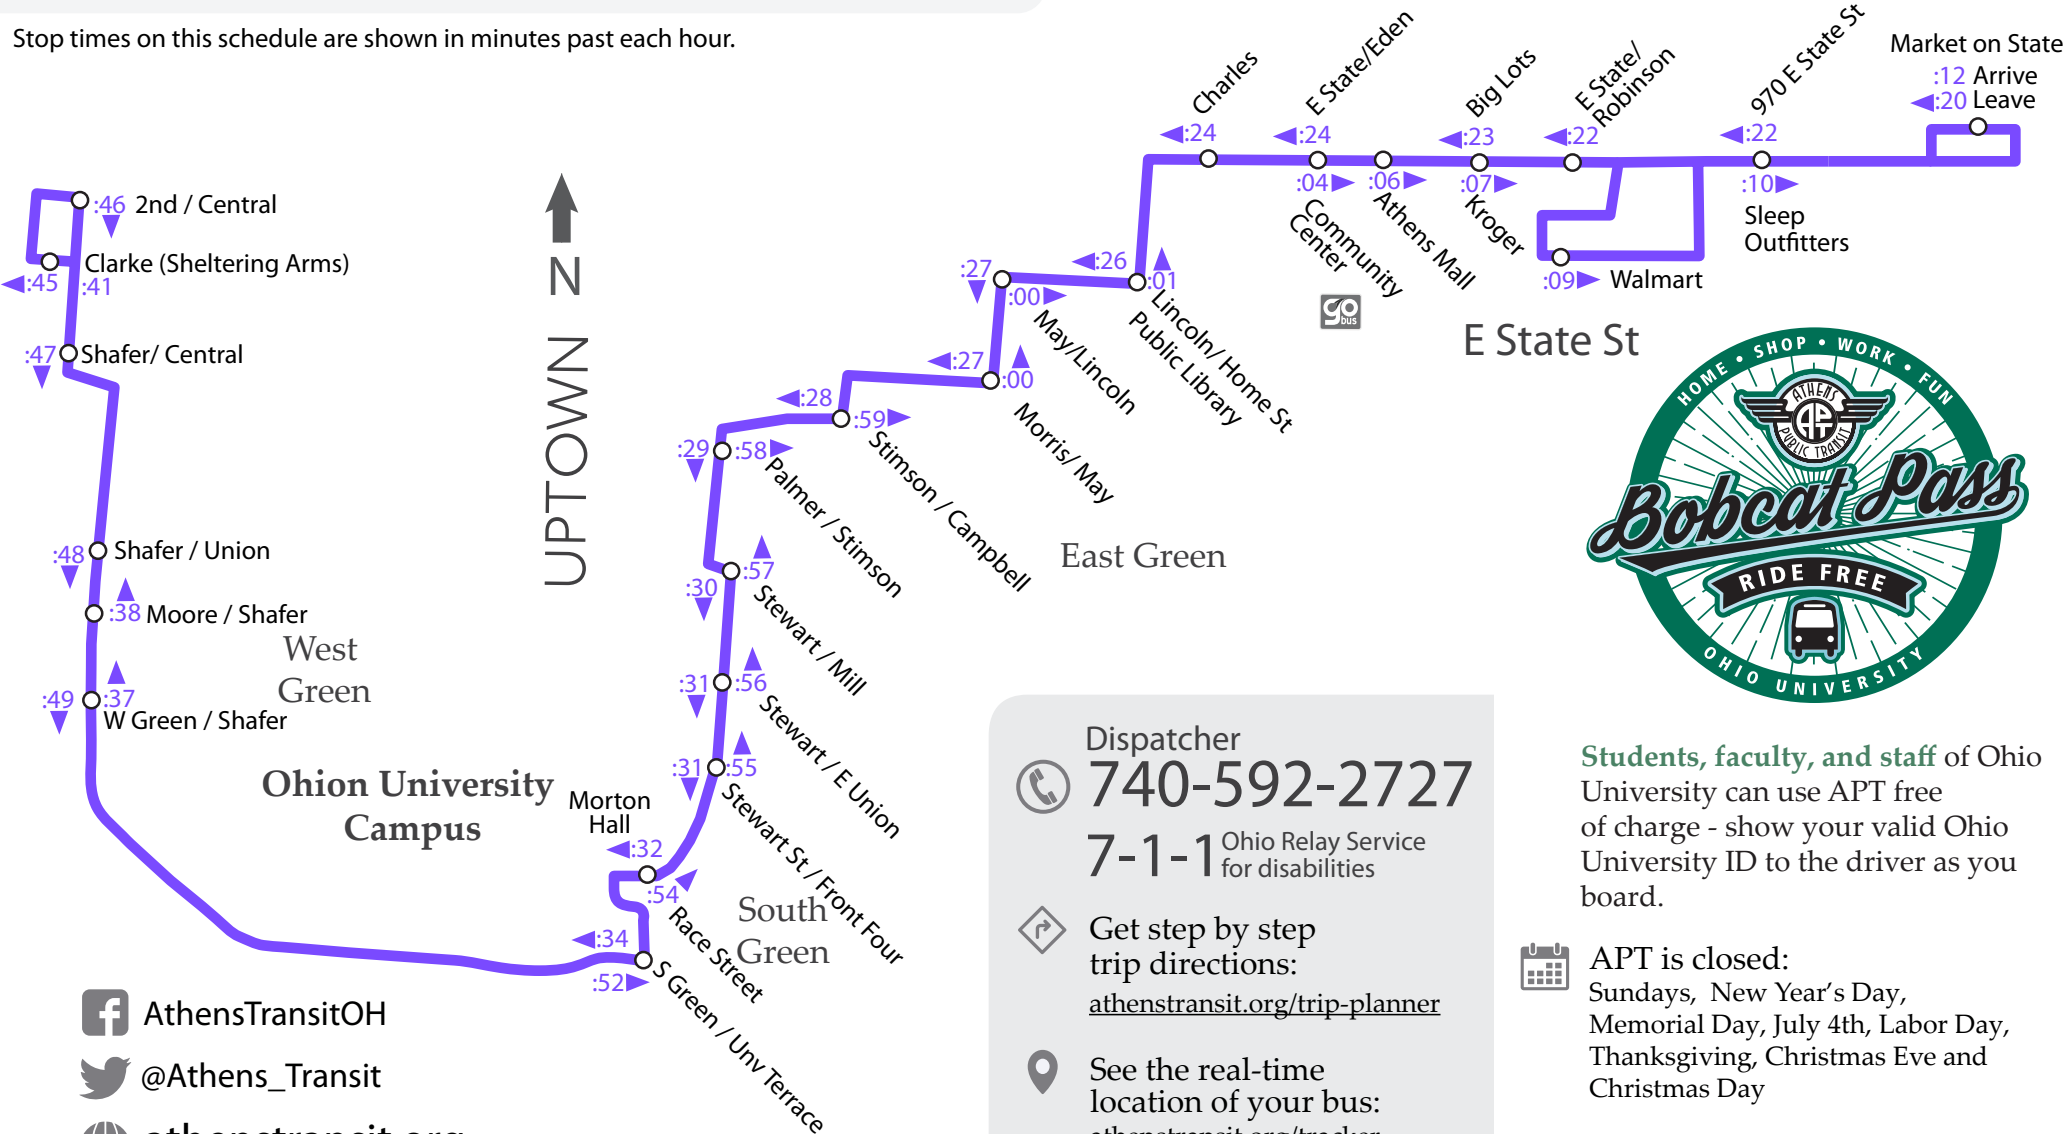

Line 4 runs once an hour

Weekdays, 7:45a to 9:45p

Closed Saturdays & Sundays

First stop of the day:
Clarke Street - Sheltering Arms

Last stop of the day:
2nd Street & Central Avenue

Standard bus fare is
\$1.00 per one-way trip.

Stop times on this schedule are shown in minutes past each hour.

AthensTransitOH
 @Athens_Transit
 athenstransit.org

Dispatcher
740-592-2727
 7-1-1 Ohio Relay Service for disabilities

Get step by step trip directions:
athenstransit.org/trip-planner

See the real-time location of your bus:
athenstransit.org/tracker

Students, faculty, and staff of Ohio University can use APT free of charge - show your valid Ohio University ID to the driver as you board.

APT is closed:
 Sundays, New Year's Day, Memorial Day, July 4th, Labor Day, Thanksgiving, Christmas Eve and Christmas Day

Updated August 28, 2023